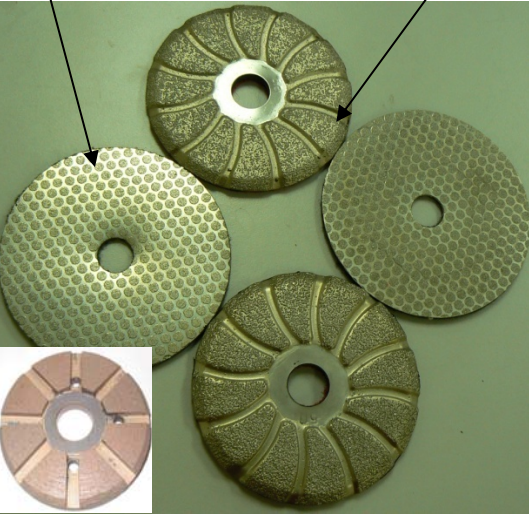

# DIAMOND POLISHING PADS

Turbocat-Lippage tool  
Excalibur: to remove  
severe scratches

Model: G-Floor  
(designed for marble & granite)

Model: Typhoon (designed for  
marble only)

Model: G-Flex  
(designed for marble & granite)

Model: G-Floor  
(designed for marble & granite)

Model: Typhoon (designed  
for marble only)

Model: Typhoon  
(designed for marble only)

Model: Shine Pad