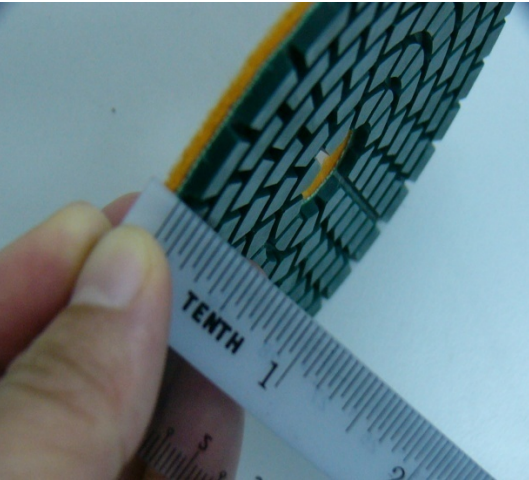

# DIAMOND POLISHING PADS

Turbocat-Lippage tool  
Excalibur: to remove  
severe scratches

Model: G-Floor  
(designed for marble & granite)

Model: Typhoon (designed for  
marble only)

Model: G-Flex  
(designed for marble & granite)