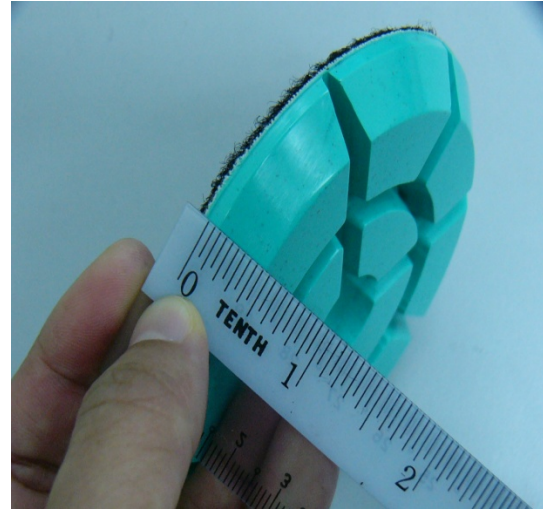

# DIAMOND POLISHING PADS

Turbocat-Lippage tool  
Excalibur: to remove  
severe scratches

Model: G-Floor  
(designed for marble & granite)

Model: Typhoon (designed for  
marble only)

Model: G-Flex  
(designed for marble & granite)